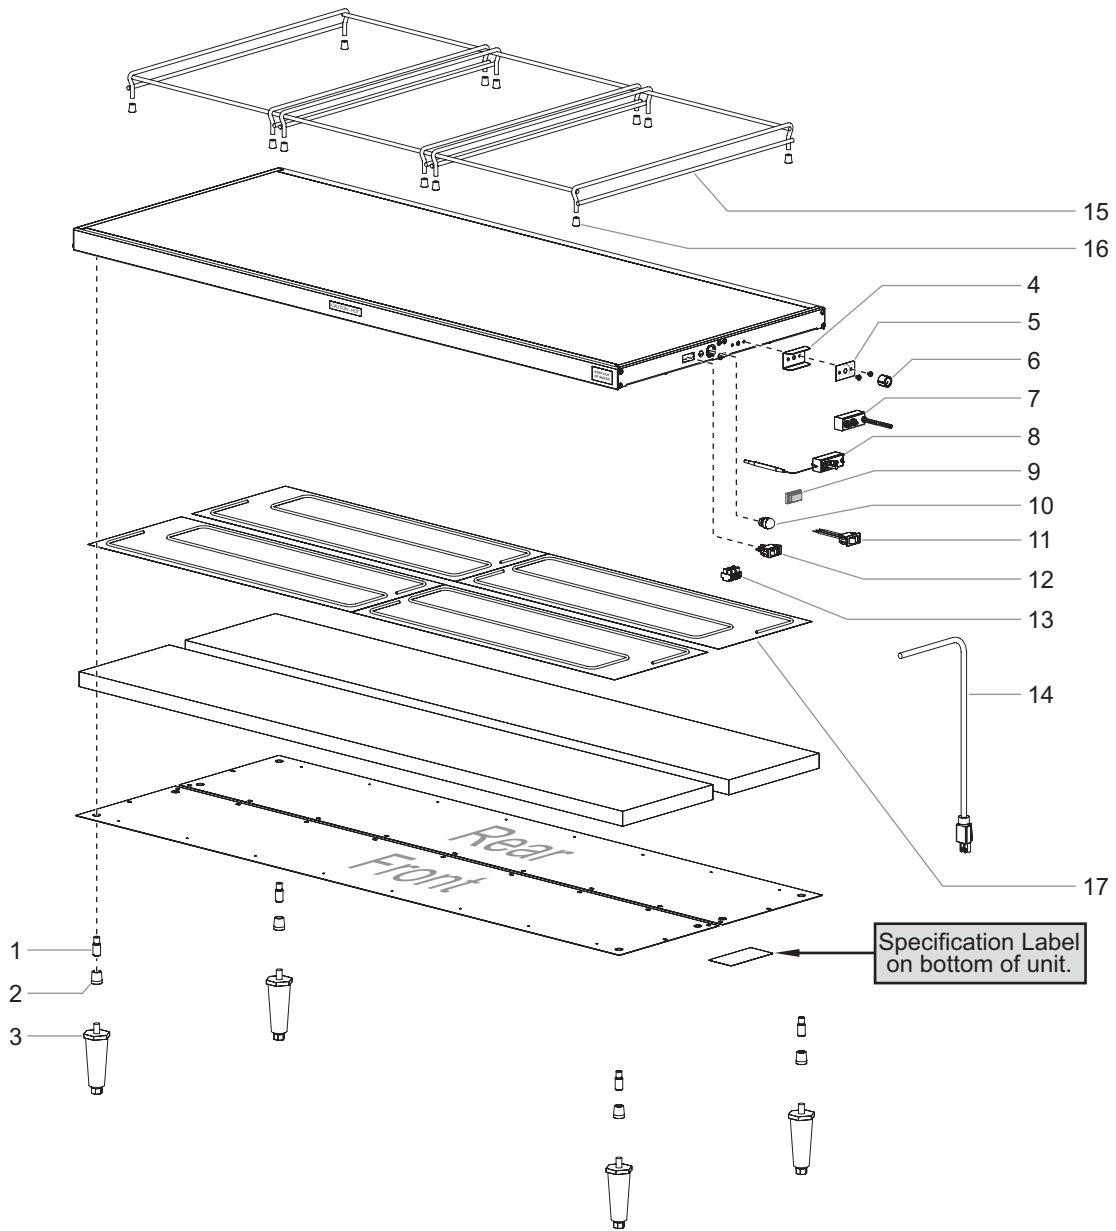

IMPORTANT NOTE:
 Locate the Specification Label on unit to determine exact Model Name and electrical specifications. This information is needed to identify the correct replacement parts. See exploded view illustration(s) for Specification Label location.

Replacement Parts List

Glo-Ray® Heated Shelves
GRS Series

Item	Description	Part Number	Qty.
1	Metal Foot	05.04.087.00	4
2	Foot Cover, Rubber	05.06.038.00	4
3	Adjustable Leg, 4"	05.30.007.00	4
4	Thermostat Guard (optional)	04.19.478.00	1
5	Temperature Label	07.03.134.00	1
6	Thermostat Knob (for Item 8)	05.30.039.00	1
7	Thermostat, Surface Mount *	02.16.028.00	1
8	Thermostat w/ Capillary Bulb †	R02.16.066.00	1
9	Rubber Boot, Rocker Switch	02.20.482.00	1
10	Cord Grip **		
	100 V	02.20.330.00	1
	120 V	02.20.206.00	1
	220, 240, 220/230, 230/240 V	02.20.331.00	1
11	On/Off Switch, Lighted w/ Leads ‡		
	120 V	02.19.027.00	1
	220, 240, 220/230, 230/240 V	02.19.032.00	1
12	On/Off Switch, Lighted •		
	100, 120 V	02.19.080.00	1
	220, 240, 220/230, 230/240 V	02.19.081.00	1