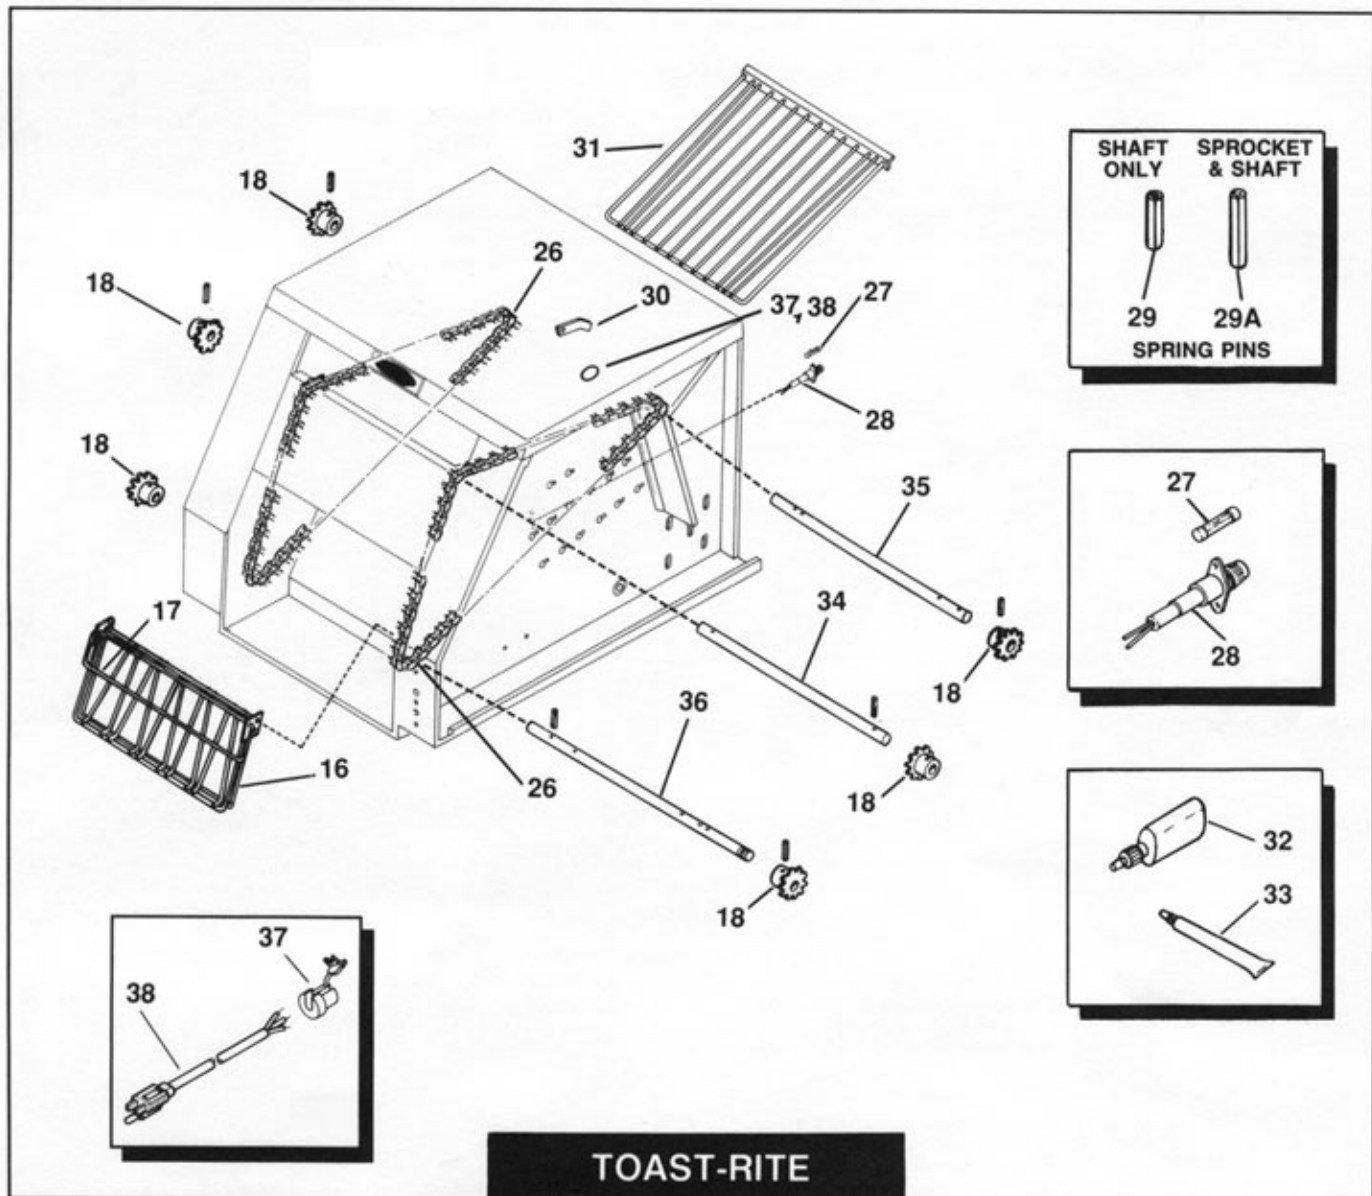

## TOAST-RITE

No.	Description	Part No.	Qty.	No.	Description	Part No.	Qty.
20	Terminal Block (4 Section)	02-15-001	1	28	Fuse Holder TRH-50 & 100B		
21	Rheostat				115 Volt Only (Not Shown)	02-19-028	1
	TRH-50, TRH-60 - 208/230 Volt	02-13-111	1	29	Spring Pin, 1/8" x 3/8"	05-08-004	2
	TRH-50, TRH-100B -			29A	Spring Pin, 1/8" x 3/4"	05-08-006	5
	115 Volt Only	02-13-100	1	30	Damping Spring	04-05-144	2
22	Selector Switch	02-19-021	1	31	Wire Guard	04-05-141	1
23	Thermostat (351-32890)	02-16-011	1	32	Gear Box Lubricant	05-01-023	1
24	Diode (1N4006)	02-40-002	1	33	Motor Bearing Lubricant	05-01-018	1
25	Gear Motor			34	Shaft, Upper Front	05-07-009	1
	230 Volt	02-12-021	1	35	Shaft, Rear	05-07-008	1
	208 Volt	02-12-020	1	36	Shaft, Lower Front, Threaded	05-07-007	1
	115 Volt	02-12-024	1	37	Strain Relief	02-20-209	1
26	Conveyor Chain	05-03-001	2	38	Cord & Cap		
26A	Master Link	05-03-009	1		125 Volt, 30 Amp	02-18-023	1
27	Fuse (SC-1) TRH-50 & 100B				250 Volt, 20 Amp	02-18-016	1
	115 Volt Only	02-03-005A	1				