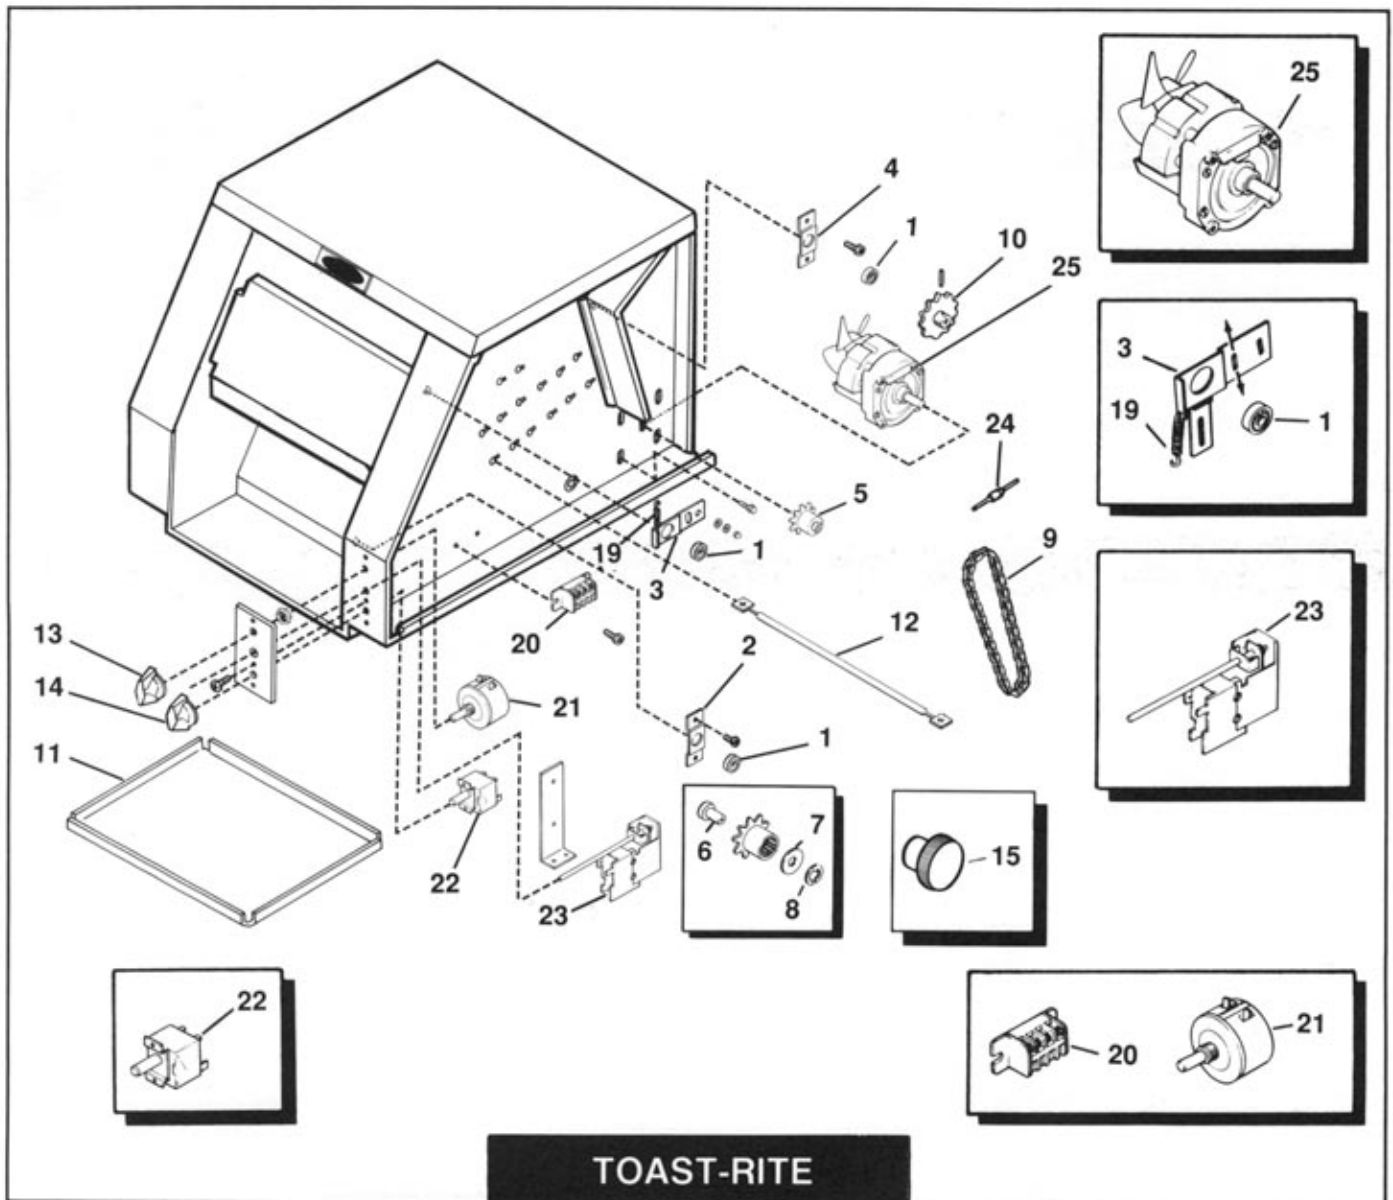

## TOAST-RITE

No.	Description	Part No.	Qty.	No.	Description	Part No.	Qty.
1	Ball Bearing	05-02-002	6	10	Driven Sprocket (continued)		
2	Bearing Retainer, Lower Front	04-30-021	2		TRH-100B - 10 Tooth	05-09-020	1
3	Bearing Retainer, Adjustable	04-30-022	2	11	Toast Collector Pan	04-05-050	1
4	Bearing Retainer, Rear	04-30-020	2	12	Heating Elements		
5	Drive Sprocket w/Clutch-1 Piece				TRH-60 208V, 200W (104V)	02-09-002	4
	TRH-50 & 60	05-09-031	1		208V, 250W (104V)	02-09-005	12
	Drive Sprocket w/Clutch				TRH-60 230V, 200W (115V)	02-09-001	4
	TRH-50 & 60-Old Style	05-09-022	1		230V, 250W (115V)	02-09-004	12
	Drive Sprocket w/Clutch				TRH-50 208V, 200W (104V)	02-09-002	6
	TRH-100B	05-09-021	1		208V, 250W (104V)	02-09-005	6
5A	Drive Sprocket w/o Clutch				TRH-50 230V, 200W (115V)	02-09-001	6
	TRH-50 & 60				230V, 250W (115V)	02-09-004	6
	w/o Manual advance	05-09-027	1		TRH-50 115V, 200W (60V)	02-09-007	6
	Drive Sprocket w/o Clutch				115V, 250W (60V)	02-09-024	6
	TRH-100B w/o Manual advance	05-09-025	1		TRH-100B 115V, 325W (115V)	02-09-014	8
6	Inner Race	05-02-007	1	13	Speed Control Knob	05-30-019	1
7	Flat Washer, 1/4"	05-11-013	1	14	Selector Switch Knob	05-30-020	1
8	Retaining Ring (Push-on)	05-04-077	1	15	Manual Advance Knob	05-30-001	1
9	Drive Chain	05-03-003	1	16	Toast Basket	04-05-142	8
10	Driven Sprocket			17	Hold Down Bar	04-05-143	8
	TRH-60 - 14 Tooth	05-09-030	1	18	Conveyor Sprocket	05-09-020	6
	TRH-60 - 12 Tooth	05-09-029	1	19	Tension Spring	05-08-001	2