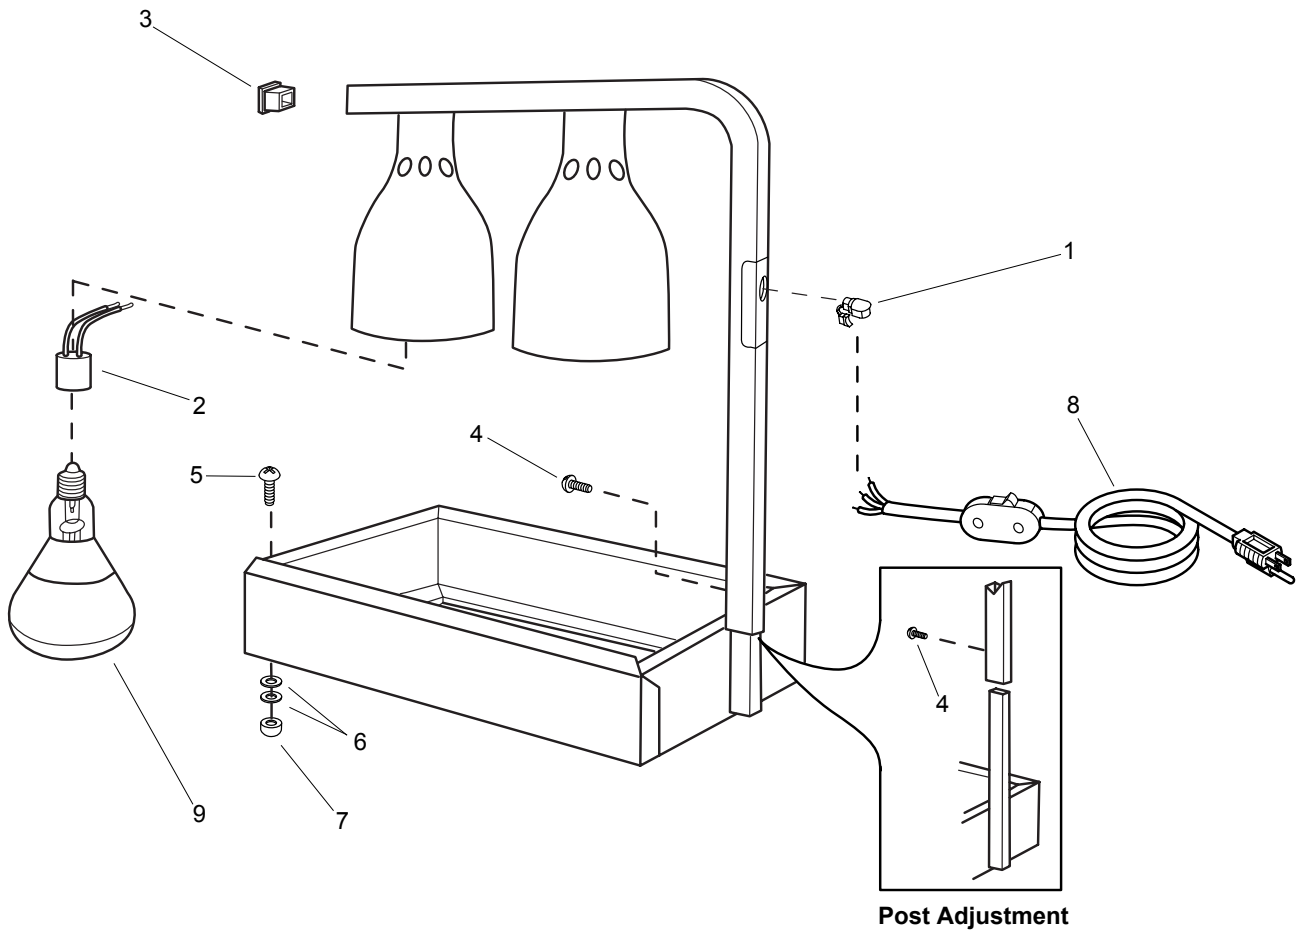

PORTABLE LAMP WARMER

LW Series

LW-2

**REPLACEMENT
PARTS LIST**

**HATCO
LW Series
Portable Lamp Warmer**

⚠ CAUTION - Use of replacement parts other than those supplied by Hatco Corporation may result in damage to the unit or injury to personnel.

PARTS COMMON TO ALL LW-2 MODELS

ITEM	DESCRIPTION	PART NO.	QTY.	ITEM	DESCRIPTION	PART NO.	QTY.
1	Strain Relief	02.20.206.00	1	5	Screw, Foot	05.04.009.00	4
2	Light Socket, Single	02.30.067.00	2	6	Washer, Foot	05.11.029.00	8
3	Cap Plug	02.20.055.00	1	7	Rubber Foot	05.30.068.00	4
4	Adjustment Screw	05.04.010.00	1				