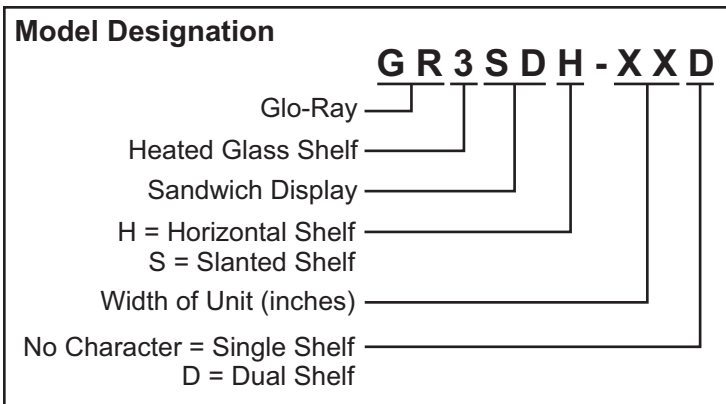

Example: Serial number 9625060751 has a date code of "0751" which indicates the following: 0751

Week Fifty-One  
Year 2007

---

---

---

---

---

---