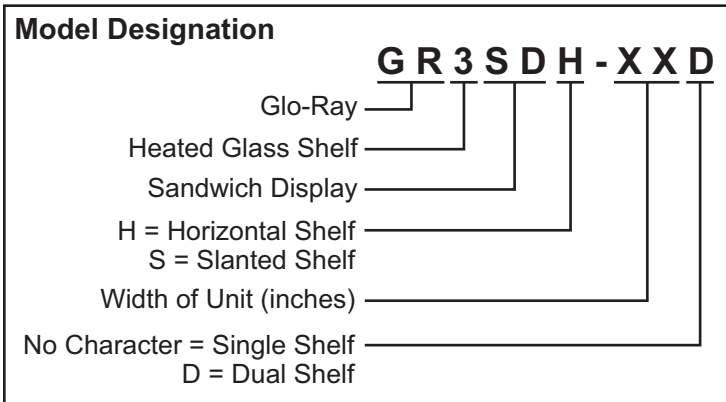

Item	Description	Part No.	Qty.
9	Control Plate Decal	07.01.281.00	1
10	Knob, Thermostat	05.30.039.00	1
11	Knob, Infinite Switch	05.30.043.00	1
12	On/Off Switch	02.19.080.00	1
13	Leg, Plastic, 2-1/2" (64 mm)	05.30.040.00	4
14	Channel Divider GR3SDH-27, GR3SDS-27	04.38.082.00	4
	GR3SDH-33, GR3SDS-33	04.38.083.00	4
	GR3SDH-39, GR3SDS-39	04.38.025.00	4
15	Divider Rod, Straight	04.38.361.00	10-14
16	GFCI Switch	02.01.194.00	1
17	Cord Grip	02.20.226.00	1
18	Power Cord and Plug †	R02.18.154.00	1
19	Blanket Heating Element, Base GR3SDH-27, GR3SDS-27	02.05.353.00	1
	GR3SDH-33, GR3SDS-33	02.05.341.00	1
	GR3SDH-39, GR3SDS-39	02.05.343.00	1
	Wiring Diagrams	10-01-299	

† Canadian models use P/N 02.18.089.00 for GR3SDH-39 and GR3SDS-39 models.

NOTE: The last four digits in a ten digit numerical serial number are the manufacturing date code.

Example: Serial number 9625060751 has a date code of "0751" which indicates the following: 0751

└─ Week Fifty-One
└─ Year 2007