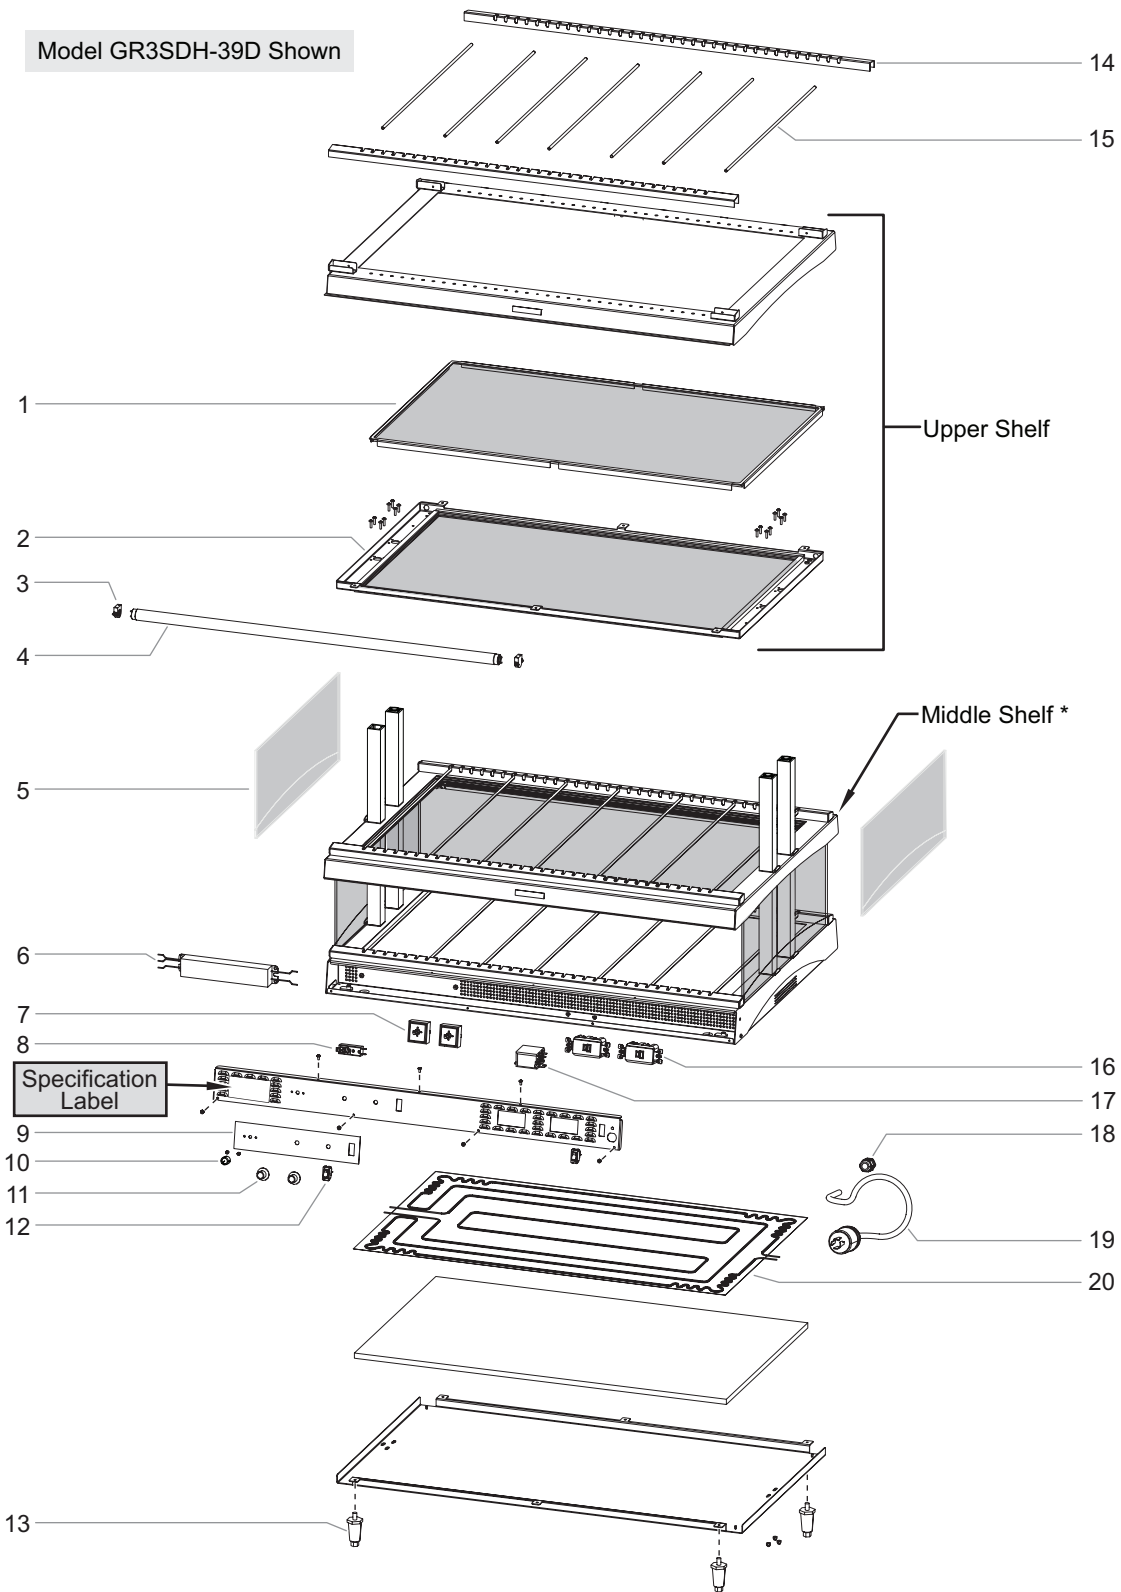

HATCO GLO-RAY® HEATED GLASS MERCHANDISERS

GR3SDH-XXD and GR3SDS-XXD Models

*See upper shelf exploded view to identify middle shelf replacement parts.