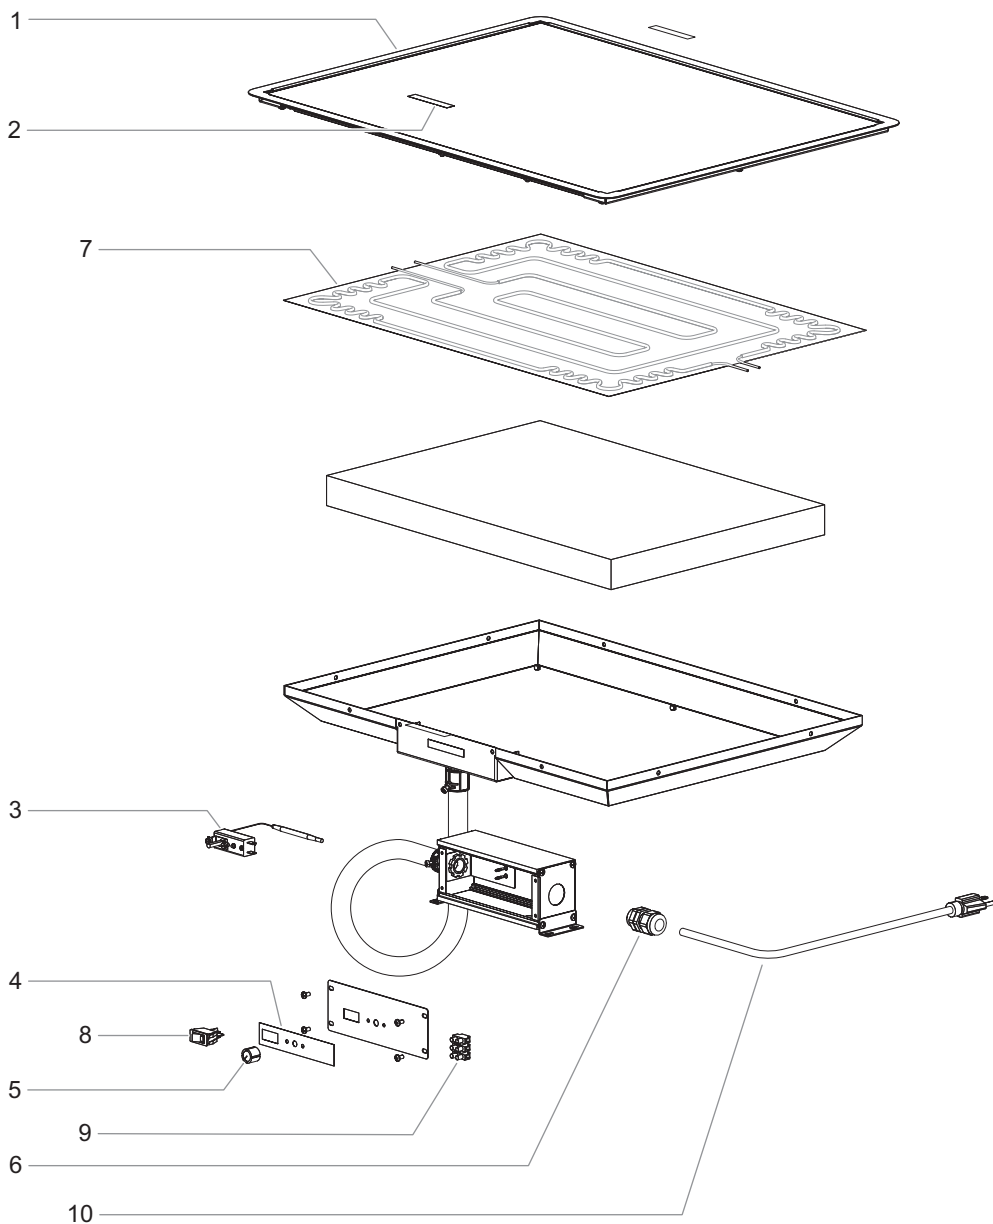

HATCO HEATED BLACK GLASS SHELVES

HBGB Models

24 Hour 7 Day Parts and Service Assistance available in the United States and Canada by calling 800-558-0607.

Use of replacement parts other than those supplied by Hatco Corporation will void all warranties and may result in damage to the unit or injury to personnel.