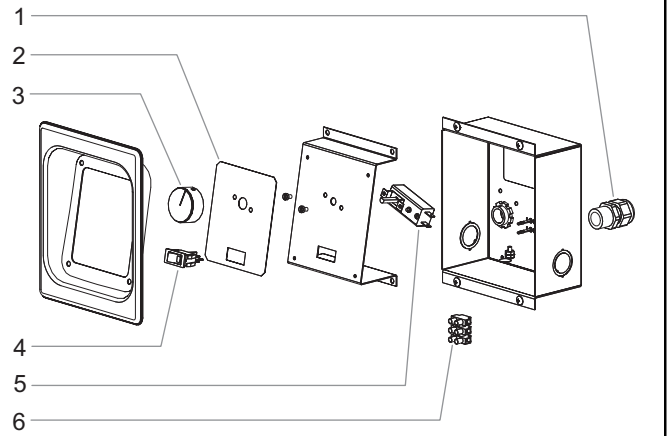

* Replacement of the Black Glass Assembly (Item 1) will require replacement of the Blanket Heating Element (Item 7).

VOLTAGE-SPECIFIC PARTS FOR ALL HBGB MODELS

Item	Description	120V	220-230 V (CE)	230-240 V (CE)	Qty.
		Part Number	Part Number	Part Number	
7	Blanket Heating Element				
	HBGB-2418	02.05.655.00	02.05.658.00	02.05.658.00	1
	HBGB-3018	02.05.656.00	02.05.659.00	02.05.659.00	1
	HBGB-3618	02.05.657.00	02.05.660.00	02.05.660.00	1
	HBGB-4818	02.05.662.00	02.05.665.00	02.05.665.00	2
	HBGB-6018	02.05.663.00	02.05.666.00	02.05.665.00	2
	HBGB-7218	02.05.664.00	02.05.667.00	02.05.667.00	2
8	On/Off Switch				
	125 V	02.19.080.00	---	---	1
	250 V	---	02.19.081.00	02.19.081.00	1
9	Terminal Block, 3 Pole	---	R02.15.030.00	R02.15.030.00	1
10	Power Cord				
	NEMA 5-15P	R02.18.030.00	---	---	1
	CEE 7/7 Schuko	---	02.18.077.00	---	1
	BS-1363	---	---	02.18.068.00	1
	AS 3112	---	---	02.18.104.00	1
	Wiring Diagram				
	HBGB-2418 to HBGB-3618	10-01-677	10-01-678	10-01-678	
	HBGB-4818 to HBGB-7218	10-01-679	10-01-680	10-01-680	

The shaded areas contain information for **International models only**.

PARTS FOR FLUSH MOUNT CONTROL BOX (OPTIONAL)

Item	Description	Part Number	Qty.
1	Cord Grip	R02.20.259.00	1
2	Label, Control Panel	07.01.311.00	1
3	Control Knob	05.30.019.00	1
4	On/Off Switch		
	125 V	02.19.080.00	1
	250 V	02.19.081.00	1
5	Thermostat Control	R02.16.066.00	1
6	Terminal Block, 3 Pole	R02.15.030.00	1