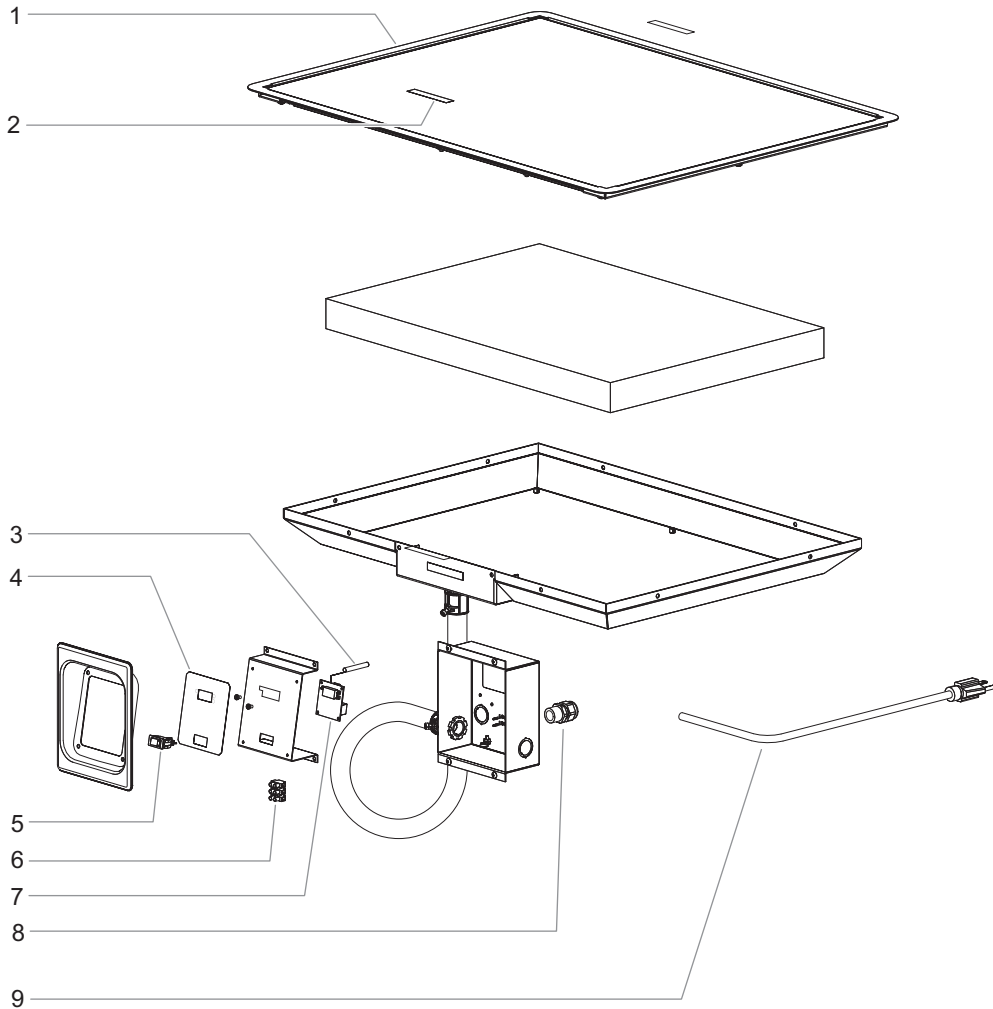

HATCO HEATED BLACK GLASS SHELVES

HBGBH Models

24 Hour 7 Day Parts and Service Assistance available in the United States and Canada by calling 800-558-0607.

CAUTION

Use of replacement parts other than those supplied by Hatco Corporation will void all warranties and may result in damage to the unit or injury to personnel.