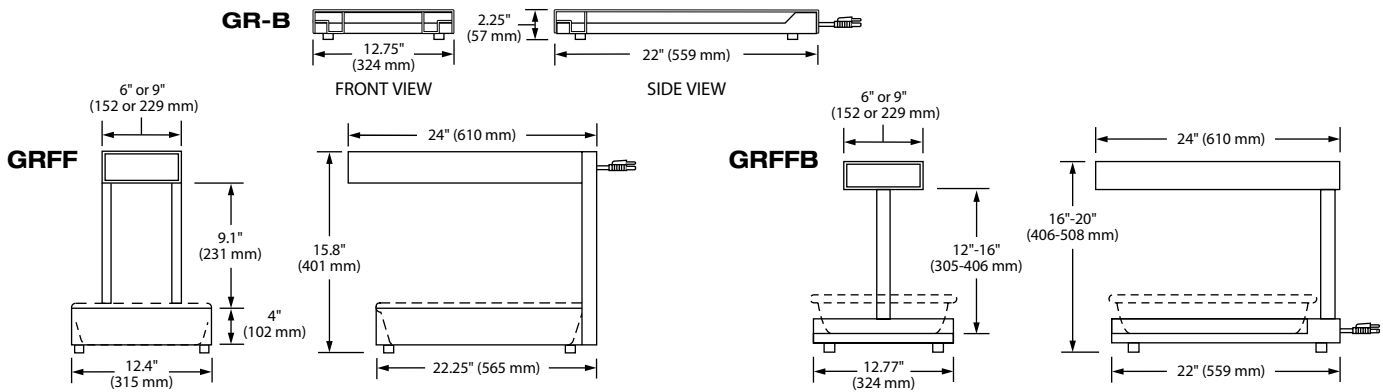

Glo-Ray® Portable Foodwarmers

Models: GR-B, GRFF, GRFFL, GRFFB, GRFFBL

SPECIFICATIONS - Glo-Ray® Portable Foodwarmers

The shaded areas contain electrical information for International models only

Model	Dimensions (Width x Depth x Height)	Volts	Phase	Watts	Amps	Plug	Approx. Ship Weight
GR-B	12.75" x 22" x 2.25" (324 x 559 x 57 mm)	120	Single	250	2.1	NEMA 5-15P	14 lbs. (7 kg)
		220				CEE 7/7 Schuko	
		240				BS-1363	
		220-230 (CE)				CEE 7/7 Schuko	
		230-240 (CE)				BS-1363	
GRFF	12.4" x 24" x 15.8" (315 x 610 x 401 mm)	100	Single	500	5.0	NEMA 5-15P	14 lbs. (7 kg)
		120				NEMA 5-15P	
		220				CEE 7/7 Schuko	
		240				BS-1363	
		220-230 (CE)				CEE 7/7 Schuko	
		230-240 (CE)				BS-1363	
GRFFL	12.4" x 24" x 15.8" (315 x 610 x 401 mm)	100	Single	584	5.8	NEMA 5-15P	14 lbs. (7 kg)
		120				NEMA 5-15P	
		220				CEE 7/7 Schuko	
		240				BS-1363	
		220-230 (CE)				CEE 7/7 Schuko	
		230-240 (CE)				BS-1363	
GRFFB	12.75" x 24" x 16"-20" (324 x 610 x 406-508 mm)	100	Single	750	7.5	NEMA 5-15P	29 lbs. (13 kg)
		120				NEMA 5-15P	
		220				CEE 7/7 Schuko	
		240				BS-1363	
		220-230 (CE)				CEE 7/7 Schuko	
		230-240 (CE)				BS-1363	
GRFFBL	12.75" x 24" x 16"-20" (324 x 610 x 406-508 mm)	100	Single	833	8.3	NEMA 5-15P	34 lbs. (14 kg)
		120				NEMA 5-15P	
		220				CEE 7/7 Schuko	
		240				BS-1363	
		220-230 (CE)				CEE 7/7 Schuko	
		230-240 (CE)				BS-1363	

CORD LOCATION

GR-B, GRFFB, GRFFBL: Back, lower middle.
GRFF, GRFFL: Back, upper middle.