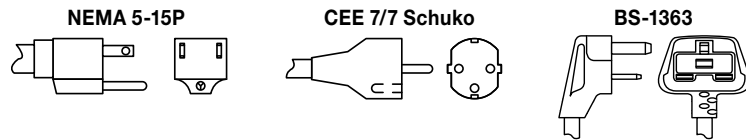

Glo-Ray® Portable Foodwarmers

Models: GR-B, GRFF, GRFFL, GRFFB, GRFFBL

SPECIFICATIONS - Glo-Ray® Portable Foodwarmers

The shaded areas contain electrical information for International models only

Model	Dimensions (Width x Depth x Height)	Volts	Phase	Watts	Amps	Plug	Approx. Ship Weight
GR-B	12.75" x 22" x 2.25" (324 x 559 x 57 mm)	120	Single	250	2.1	NEMA 5-15P	14 lbs. (7 kg)
		220				CEE 7/7 Schuko	
		240				BS-1363	
		220-230 (CE)				CEE 7/7 Schuko	
		230-240 (CE)				BS-1363	
GRFF	12.4" x 24" x 15.8" (315 x 610 x 401 mm)	100	Single	500	5.0	NEMA 5-15P	14 lbs. (7 kg)
		120				NEMA 5-15P	
		220				CEE 7/7 Schuko	
		240				BS-1363	
		220-230 (CE)				CEE 7/7 Schuko	
		230-240 (CE)				BS-1363	
GRFFL	12.4" x 24" x 15.8" (315 x 610 x 401 mm)	100	Single	584	5.8	NEMA 5-15P	14 lbs. (7 kg)
		120				NEMA 5-15P	
		220				CEE 7/7 Schuko	
		240				BS-1363	
		220-230 (CE)				CEE 7/7 Schuko	
		230-240 (CE)				BS-1363	
GRFFB	12.75" x 24" x 16"-20" (324 x 610 x 406-508 mm)	100	Single	750	7.5	NEMA 5-15P	29 lbs. (13 kg)
		120				NEMA 5-15P	
		220				CEE 7/7 Schuko	
		240				BS-1363	
		220-230 (CE)				CEE 7/7 Schuko	
		230-240 (CE)				BS-1363	
GRFFBL	12.75" x 24" x 16"-20" (324 x 610 x 406-508 mm)	100	Single	833	8.3	NEMA 5-15P	34 lbs. (14 kg)
		120				NEMA 5-15P	
		220				CEE 7/7 Schuko	
		240				BS-1363	
		220-230 (CE)				CEE 7/7 Schuko	
		230-240 (CE)				BS-1363	

CORD LOCATION

GR-B, GRFFB, GRFFBL: Back, lower middle.
 GRFF, GRFFL: Back, upper middle.

PLUG CONFIGURATIONS

PRODUCT SPECS Portable Foodwarmers

The Portable Foodwarmer shall be a Glo-Ray® manufactured by the Hatco Corporation, Milwaukee, WI 53234 U.S.A.